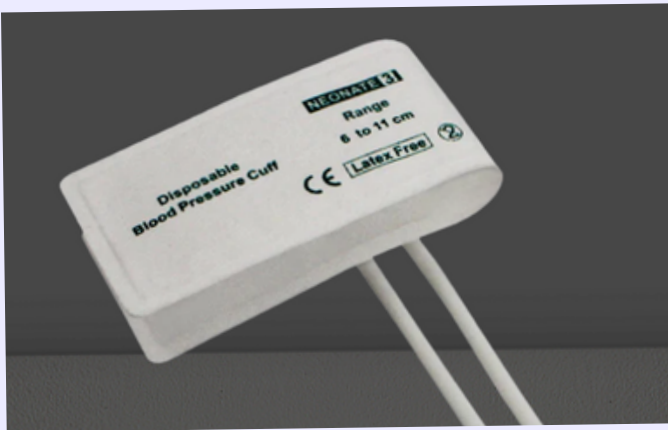

REUSABLE NIBP CUFF SINGLE TUBE / DOUBLE TUBE

BLUE TPU

NEONATE

INFANT

CHILD/PAED

ADULT

LARGE ADULT

ADULT THIGH

GREEN NYLON

NEONATE

INFANT

CHILD/PAED

ADULT

LARGE ADULT

BROWN TPU COATED COVER

ADULT

DIGITAL BP CUFF

ADULT

DOUBLE TUBE NIBP CUFF

DISPOSABLE NIBP CUFF SINGLE TUBE

DISPOSABLE NIBP CUFF DOUBLE TUBE

NIBP CUFF CONNECTOR

L&T/KONTRON

DATASCOPE