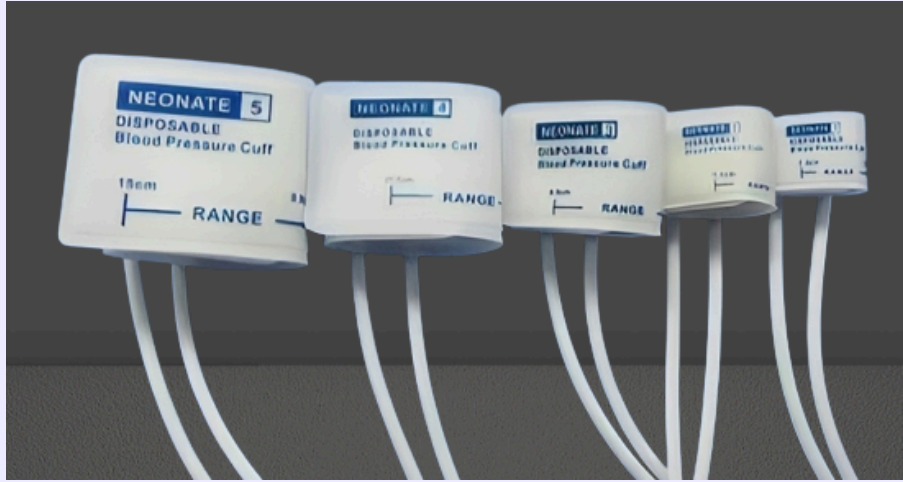

REUSABLE NIBP CUFF SINGLE TUBE / DOUBLE TUBE

BLUE TPU

NEONATE

INFANT

CHILD/PAED

ADULT

LARGE ADULT

ADULT THIGH

GREEN NYLON

NEONATE

INFANT

CHILD/PAED

ADULT

LARGE ADULT

BROWN TPU COATED COVER

ADULT

DIGITAL BP CUFF

ADULT

DOUBLE TUBE NIBP CUFF

DISPOSABLE NIBP CUFF SINGLE TUBE

DISPOSABLE NIBP CUFF DOUBLE TUBE

NIBP CUFF CONNECTOR

L&T/KONTRON

DATASCOPE