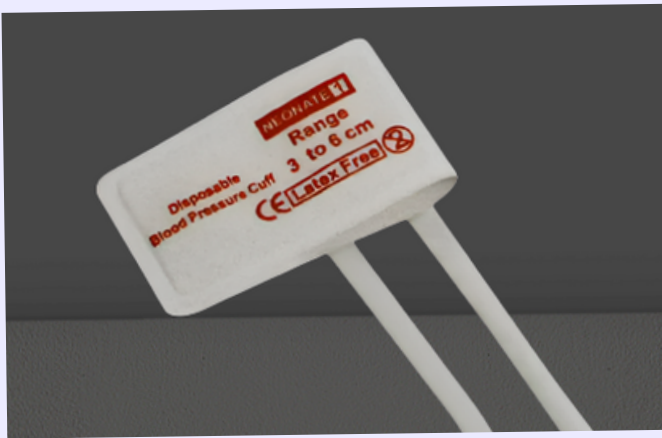

REUSABLE NIBP CUFF SINGLE TUBE / DOUBLE TUBE

BLUE TPU

NEONATE

INFANT

CHILD/PAED

ADULT

LARGE ADULT

ADULT THIGH

GREEN NYLON

NEONATE

INFANT

CHILD/PAED

ADULT

LARGE ADULT

BROWN TPU COATED COVER

ADULT

DIGITAL BP CUFF

ADULT

DOUBLE TUBE NIBP CUFF

DISPOSABLE NIBP CUFF SINGLE TUBE

DISPOSABLE NIBP CUFF DOUBLE TUBE

NIBP CUFF CONNECTOR

L&T/KONTRON

DATASCOPE