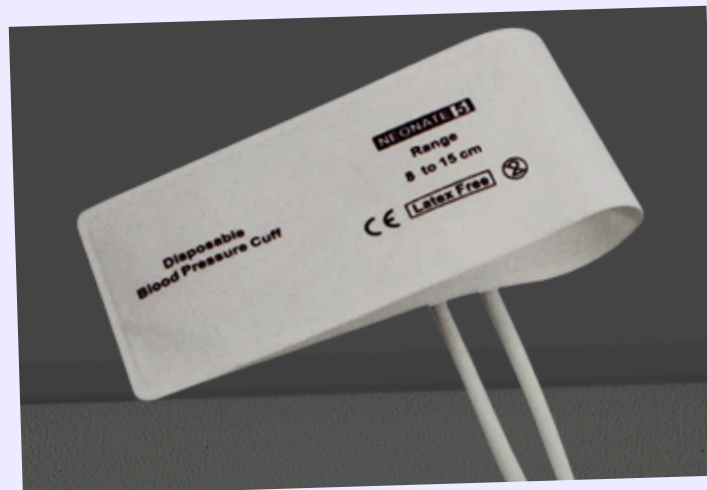

REUSABLE NIBP CUFF SINGLE TUBE / DOUBLE TUBE

BLUE TPU

NEONATE

INFANT

CHILD/PAED

ADULT

LARGE ADULT

ADULT THIGH

GREEN NYLON

NEONATE

INFANT

CHILD/PAED

ADULT

LARGE ADULT

BROWN TPU COATED COVER

ADULT

DIGITAL BP CUFF

ADULT

DOUBLE TUBE NIBP CUFF

DISPOSABLE NIBP CUFF SINGLE TUBE

DISPOSABLE NIBP CUFF DOUBLE TUBE

NIBP CUFF CONNECTOR

L&T/KONTRON

DATASCOPE