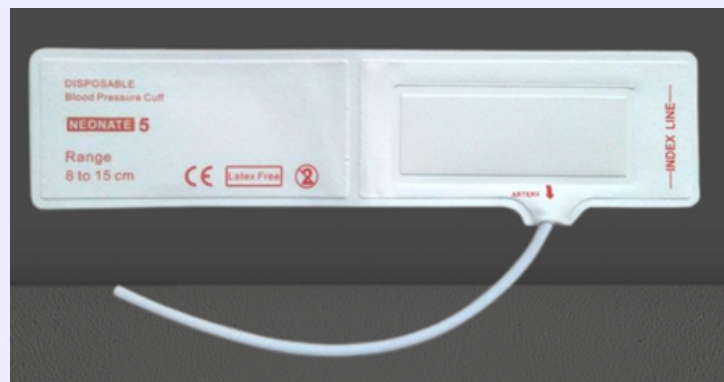

REUSABLE NIBP CUFF SINGLE TUBE / DOUBLE TUBE

BLUE TPU

NEONATE

INFANT

CHILD/PAED

ADULT

LARGE ADULT

ADULT THIGH

GREEN NYLON

NEONATE

INFANT

CHILD/PAED

ADULT

LARGE ADULT

BROWN TPU COATED COVER

ADULT

DIGITAL BP CUFF

ADULT

DOUBLE TUBE NIBP CUFF

DISPOSABLE NIBP CUFF SINGLE TUBE

DISPOSABLE NIBP CUFF DOUBLE TUBE

NIBP CUFF CONNECTOR

L&T/KONTRON

DATASCOPE