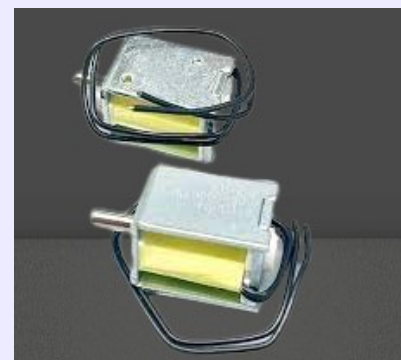

REUSABLE NIBP CUFF SINGLE TUBE / DOUBLE TUBE

BLUE TPU

NEONATE

INFANT

CHILD/PAED

ADULT

LARGE ADULT

ADULT THIGH

GE-DASH

GE-DINAMAP

2 TUBE NEONATE

SIEMENS/DRAGER

**NIHON KOHDEN
Y-CONNECTOR**

**NIHON KOHDEN
2 TUBE CONN.**

NIHON KOHDEN

NIBP MACHINE END CONNECTOR

L&T

**GENERAL USE
BIG OD**

**GENERAL USE
SMALL OD**

NIBP PUMP, SOLENOID VALVE

NIBP PUMP (12v/6v)

NIBP SOLENOID VALVE

NIBP AIR HOSE

PUSH PULL